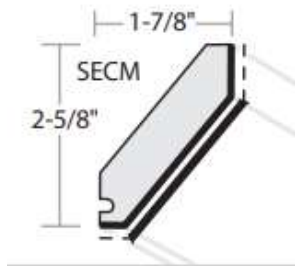

DOOR STYLE: STERLING SP 275
OVERLAY: INSET - BEADED
SPECIE: PAINT GRADE
FINISH: EVERGREEN FOG
ACCESSIBLE BEIGE
SHEEN: SATIN
HEADER: FPH

 **SHOWPLACE**
CABINETRY™