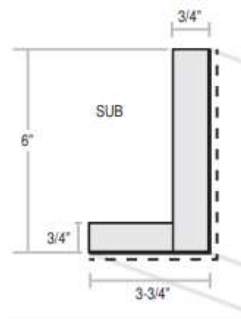

DOOR STYLE: STERLING SP 275
OVERLAY: INSET - BEADED
SPECIE: PAINT GRADE
FINISH: EVERGREEN FOG
ACCESSIBLE BEIGE
SHEEN: SATIN
HEADER: FPH

 **SHOWPLACE**
CABINETRY™